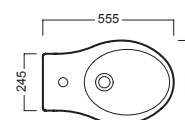

Y0QW01

ACCESSORI ACCESSORIES

Y0IQ
fissaggio orizzontale
horizontal fixing bolt

YH17
curva tecnica
PVC "s" trap convertor

YP64
raccordo scarico parete
PVC wall connection outlet

YXMQ (BI-White)
YXMR (CR-Chrome)
piletta con tappo "Up & Down"
drain siphon with "Up & Down" cap

Y0MK01
Y0YN01
cassetta MONOLITH
MONOLITH cistern

YXWW01
sedile frenato
soft close seat cover

YXWX01
sedile
seat cover

DISEGNO TECNICO TECHNICAL DESIGN

01 BIANCO
WHITE