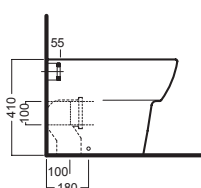

Y0MK01
Y0YN01
cassetta MONOLITH
MONOLITH cistern

YXWW01
sedile frenato
soft close seat cover

YXWX01
sedile
seat cover

DISEGNO TECNICO TECHNICAL DESIGN

01 BIANCO
WHITE