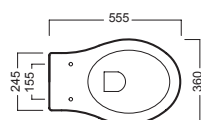

Y0QW01

ACCESSORI ACCESSORIES

Y0IQ
fissaggio orizzontale
horizontal fixing bolt

YH17
curva tecnica
PVC "s" trap convertor

YP64
raccordo scarico parete
PVC wall connection outlet

YXMQ (BI-White)
YXMR (CR-Chrome)
piletta con tappo "Up & Down"
drain siphon with "Up & Down" cap

Y0MK01
Y0YN01
cassetta MONOLITH
MONOLITH cistern

YXWW01
sedile frenato
soft close seat cover

YXWX01
sedile
seat cover

DISEGNO TECNICO TECHNICAL DESIGN

01 BIANCO
WHITE