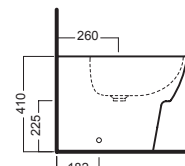

Y0MK01
Y0YN01
cassetta MONOLITH
MONOLITH cistern

YXWW01
sedile frenato
soft close seat cover

YXWX01
sedile
seat cover

DISEGNO TECNICO TECHNICAL DESIGN

01 BIANCO
WHITE